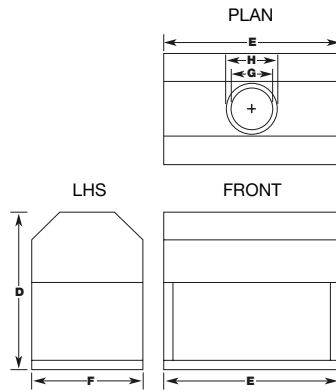

SPECIFICATIONS & CONSTRUCTION

Clearance to Combustibles

	A	B	C	D	E	F	G	H	I	J	K	NG Mj/h	LP Mj/h	GPO REQ'D	VENTILATION
850	950	1000	600	850	950	600	225	275	25	100	25	52	49	NO	40000mm ²

TRIMS

TRIMS	L	M	N
DOUBLE VISION	1043	513	613