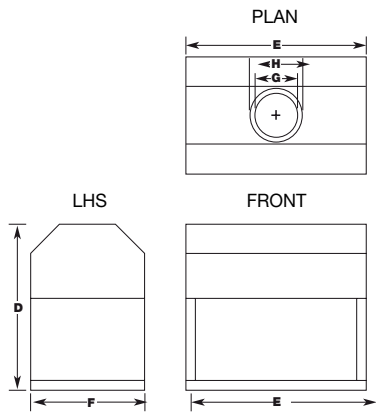

SPECIFICATIONS & CONSTRUCTION

Clearance to Combustibles

	A	B	C	D	E	F	G	H	I	J	K	NG Mj/h	LP Mj/h	GPO REQ'D	VENTILATION
850	950	1000	600	850	950	600	225	275	25	100	25	52	49	NO	40000mm ²

TRIMS

TRIMS	L	M	N
DOUBLE VISION	1043	513	613