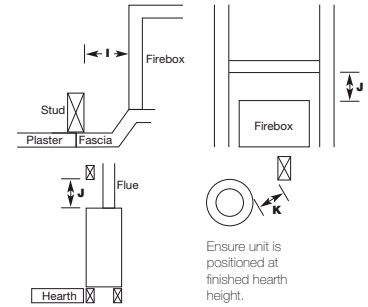

## NEW CONSTRUCTION

NOTE:  
Install unit and  
flue prior to  
plastering.

NOTE:  
Plaster to run  
beyond studs  
and behind fascia

### Clearance to Combustibles

|             | A   | B   | C   | D   | E   | F   | G   | H   | I  | J   | K  | NG<br>Mj/h | LP<br>Mj/h | GPO<br>REQ'D | VENTILATION          |
|-------------|-----|-----|-----|-----|-----|-----|-----|-----|----|-----|----|------------|------------|--------------|----------------------|
| CAST FASCIA | 920 | 915 | 425 | 700 | 460 | 305 | 150 | 200 | 25 | 100 | 25 | 26         | 23         | NO           | 18000mm <sup>2</sup> |