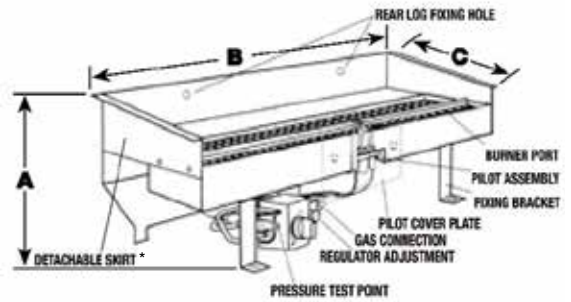

# SPECIFICATIONS & CONSTRUCTION

	A	B	C	Mj/hr (NG)	Mj/hr (LPG)
320	185	320	150	23	20
360	185	360	150	26	21
400	185	400	210	28	21
540	185	540	210	37	33
750	185	750	210	39	34
1000	185	1000	210	49	49
DBL	150	540	280	54	43

All dimensions in mm.

Note: The room in which the gas fire is located must have a minimum ventilation opening of 40,000m<sup>2</sup>

\* When using a pebble tray or pedestal and base only.

Warranty: Provided your Real Flame Gas Fire is installed by a licensed Gas Fitter in accordance with our Installation Instructions and operated in accordance with our Operating Manual, your Firebox is warranted for ten years and all other parts for one year from date of purchase. Refer to our website or our Installation and Operating Manual for a comprehensive warranty.