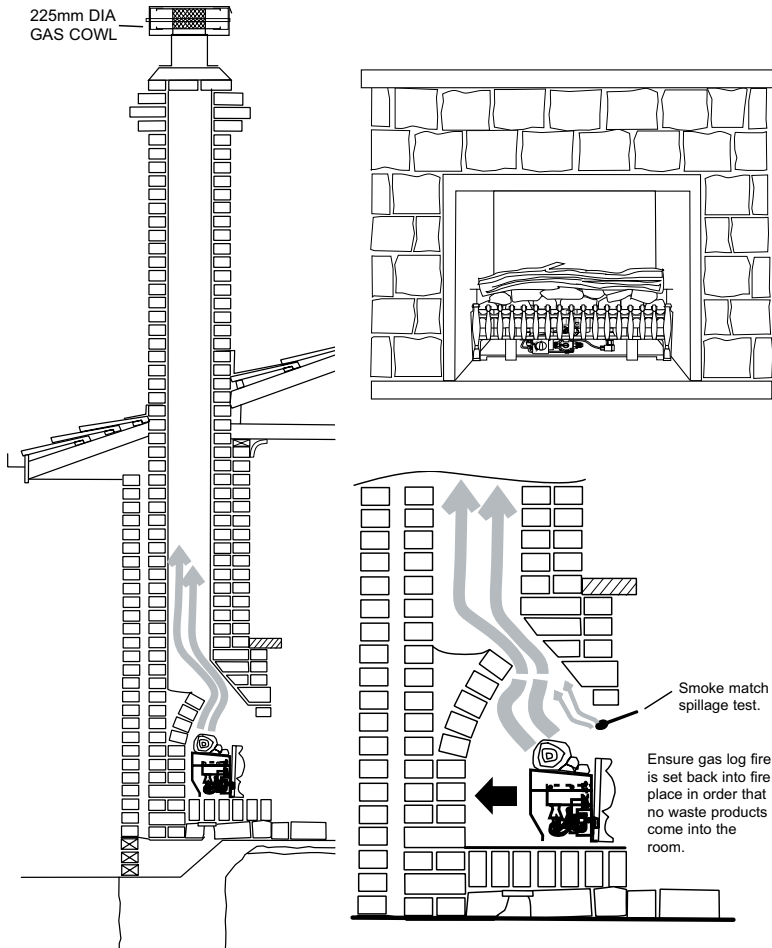

# SPECIFICATIONS & CONSTRUCTION

	A	B	C	Mj/hr (NG)	Mj/hr (LPG)
320	185	320	150	23	20
360	185	360	150	26	21
400	185	400	210	28	21
540	185	540	210	37	33
750	185	750	210	39	34
1000	185	1000	210	49	49
DBL	150	540	280	54	43

All dimensions in mm.

Note: The room in which the gas fire is located must have a minimum ventilation opening of 40,000m<sup>2</sup>

\* When using a pebble tray or pedestal and base only.

Warranty: Provided your Real Flame Gas Fire is installed by a licensed Gas Fitter in accordance with our Installation Instructions and operated in accordance with our Operating Manual, your Firebox is warranted for ten years and all other parts for one year from date of purchase. Refer to our website or our Installation and Operating Manual for a comprehensive warranty.