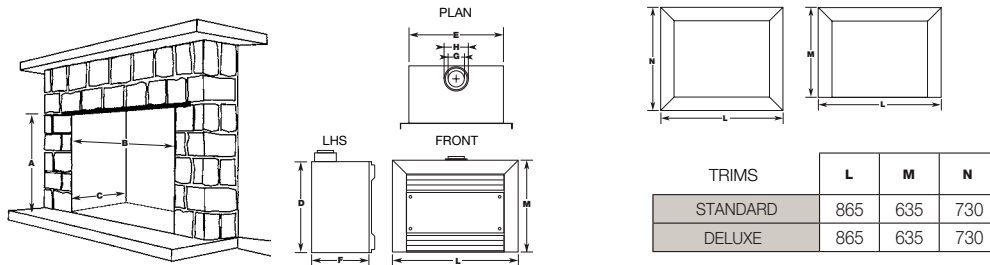

SPECIFICATIONS & CONSTRUCTION

NEW CONSTRUCTION

	A	B	C	D	E	F	G	H	I	J	K	L	M	NG Mj/h	LP Mj/h	KW OUTPUT	STAR RATING	GPO REQ'D	VENTILATION
STANDARD ZC	720	780	450	610	675	400	100	150	50	100	50	865	635	28	28	6.0	2.4	YES	NOT REQUIRED
DELUXE ZC	720	780	450	610	675	400	100	150	50	100	50	865	635	28	28	6.1	4.0	YES	NOT REQUIRED

Also available in inbuilt configuration for working masonry fireplaces.

Refer to TRIMS section for 4 sided trim dimensions

EXISTING FIREPLACES

TRIMS

INBUILT	Minimum			D	E	F	NG Mj/h	LP Mj/h	GPO REQ'D	VENTILATION
	A	B	C							
STANDARD	610	610	370	600	600	360	28	28	YES	NOT REQUIRED
DELUXE	610	610	370	600	600	360	28	28	YES	NOT REQUIRED