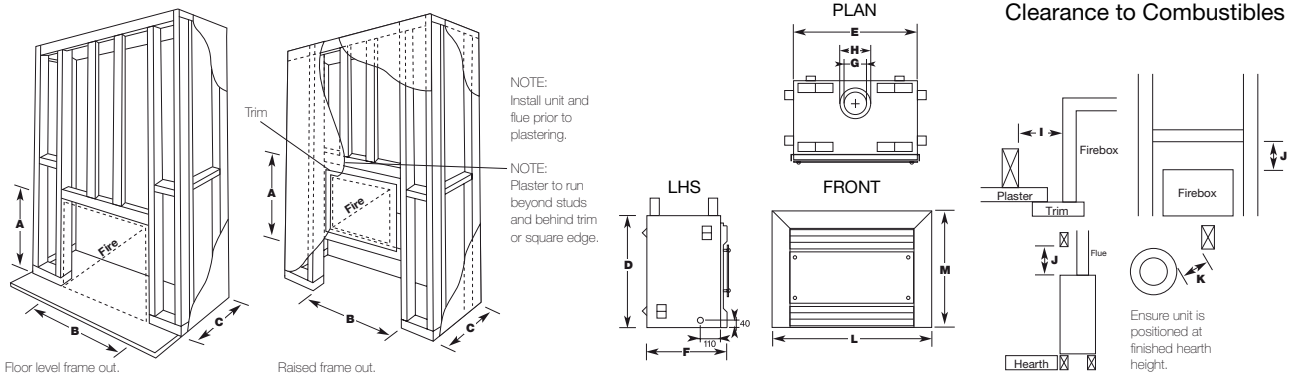

SPECIFICATIONS & CONSTRUCTION

NEW CONSTRUCTION

	A	B	C	D	E	F	G	H	I	J	K	L	M	NG Mj/h	LP Mj/h	KW OUTPUT	STAR RATING	GPO REQ'D	VENTILATION
STANDARD ZC	720	780	450	610	675	400	100	150	50	100	50	865	635	28	28	6.0	2.4	YES	NOT REQUIRED
DELUXE ZC	720	780	450	610	675	400	100	150	50	100	50	865	635	28	28	6.1	4.0	YES	NOT REQUIRED

Also available in inbuilt configuration for working masonry fireplaces.

Refer to TRIMS section for 4 sided trim dimensions