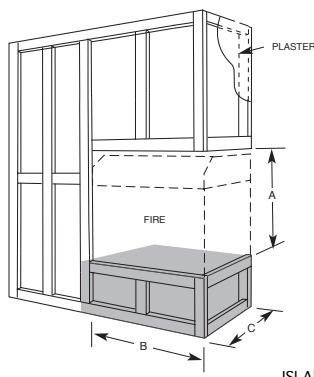

ISLAND

NOTE:
Build base, fit fire and flue, frame then plaster.