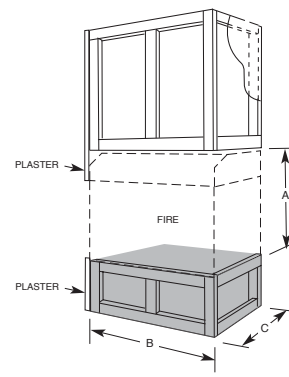

ISLAND

	A			B	C
	SS	SM	SL		
DOUBLEVISION	1130	1330	1530	950	600
PUREVISION 850	1220	1420	1620	950	450
PUREVISION 1000	1220	1420	1620	1100	450
PUREVISION 1500	1270	1470	1670	1600	450
PUREVISION 1800	1410	1610	1810	1900	450

Warranty: Provided your Real Flame Gas Fire is installed by a licensed Gas Fitter in accordance with our Installation Instructions and operated in accordance with our Operating Manual, your Firebox is warranted for ten years and all other parts for one year from date of purchase. Refer to our website or our Installation and Operating Manual for a comprehensive warranty.

Head Office/Factory/Showroom

1340 Ferntree Gully Road
Scoresby VIC 3179
T 03 8706 2000

546 Pacific Hwy, Chatswood, NSW
T 02 8905 0189

36 Kareena Rd, Miranda, NSW
T 02 8513 6202

173-175 Magill Rd, Norwood, SA
T 08 8132 0371

Showrooms

300 Swan St, Richmond, VIC
T 03 9428 4443

46 Douglas St, Milton, QLD
T 07 3368 2011

2a Gordon Ave, Geelong West, VIC
T 03 5229 0844

47-53 McDonald St East, Osborne Park, WA
T 08 9444 9900

9 Lonsdale St, Dandenong, VIC
T 03 9702 4707

88 Wollongong St, Fyshwick, ACT
T 02 6280 552

Available from