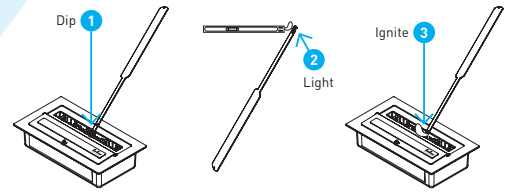

simple

Blu Box Fireplaces are very easy and convenient to use and come with all the accessories you need to operate your fireplace safely.