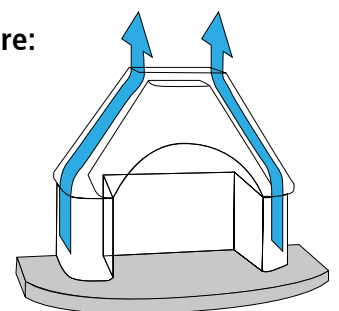

Production

Buschbeck fires are designed and manufactured in a state-of-the-art precast factory in Waldbröl, Germany.

Design and production processes are constantly being revised and refined to ensure an ongoing high standard of quality. All products must pass ongoing quality controls as with Buschbeck customer satisfaction is a top priority.

Design and Safety

The two-shell construction of Buschbeck Outdoor Fireplace Grills allows them to be fired with either charcoal for barbecuing or with wood for the ultimate outdoor fire experience.

Buschbeck fireplaces don't need to be plastered or painted as the surface of the concrete is treated to ensure that it retains its good looks even after years of intensive use.

The special construction of Buschbeck outdoor fireplaces ensures a high level of safety as all parts of the stove that come into contact with the flames are made from refractory concrete, and air is constantly circulating between the outer skin and the five-part-furnace area.

Buschbeck Outdoor Fireplace Grills Feature:

- Fully treated surface
- Twin skin design
- Made from refractory concrete
- Can be fired with charcoal or wood
- Contemporary design

Suitable for charcoal or firewood

Twin skin design makes the exterior cool to the touch

Quality Control

All Buschbeck products pass stringent quality controls which also includes certification by TUV Rheinland Group. All Buschbeck outdoor fireplaces have been tested and hold TUV certifications.