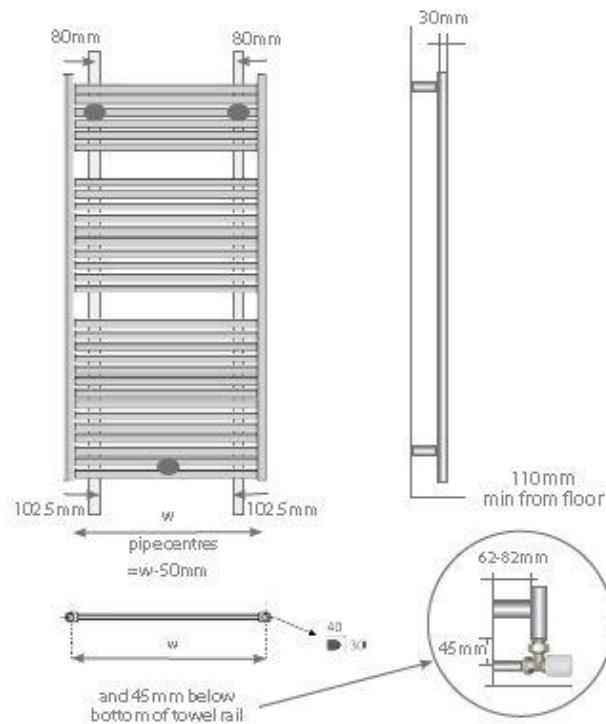

DE LONGHI STRAIGHT TOWEL RAILS

TABLES BASED ON $\Delta T 60$ - MEAN WATER TEMPERATURE IN RADIATOR OF 80°C AND A ROOM TEMPERATURE OF 20°C
RADIATOR OUTPUTS TO EN442 STANDARD

Model		Width mm	Height mm	Connection Centres mm	Output kw	
White	Chrome				White	Chrome
DLWS-500x801	D LCS-500x801	500	801	450	0.392	0.263
DLWS-500x1252	D LCS-500x1252	500	1252	450	0.595	0.404
DLWS-500x1457	D LCS-500x1457	500	1457	450	0.691	0.466
DLWS-500x1867	D LCS-500x1867	500	1867	450	0.892	0.588
DLWS-600x801	D LCS-600x801	600	801	550	0.466	0.309
DLWS-600x1252	D LCS-600x1252	600	1252	550	0.702	0.477
DLWS-600x1457	D LCS-600x1457	600	1457	550	0.813	0.553
DLWS-600x1867	D LCS-600x1867	600	1867	550	1.042	0.703
DLWS-750x801	D LCS-750x801	750	801	700	0.577	0.379
DLWS-750x1252	D LCS-750x1252	750	1252	700	0.864	0.587
DLWS-750x1457	D LCS-750x1457	750	1457	700	0.996	0.682
DLWS-750x1867	D LCS-750x1867	750	1867	700	1.267	0.876

ELEGANCE STRAIGHT TOWEL RAILS

Rough-in Dimensions
Without Electric Element

90x45mm pine noggins installed vertically and set in 102.5mm from each outside edge of towel rail. This will ensure you have suitable fixing for brackets.

NOTE: When fitting a towel rail mark position of mounting brackets which fit between the cross rails. Fit mounting brackets to wall first then fit towel rail to brackets. Following this method will automatically align fixing brackets to towel rail.