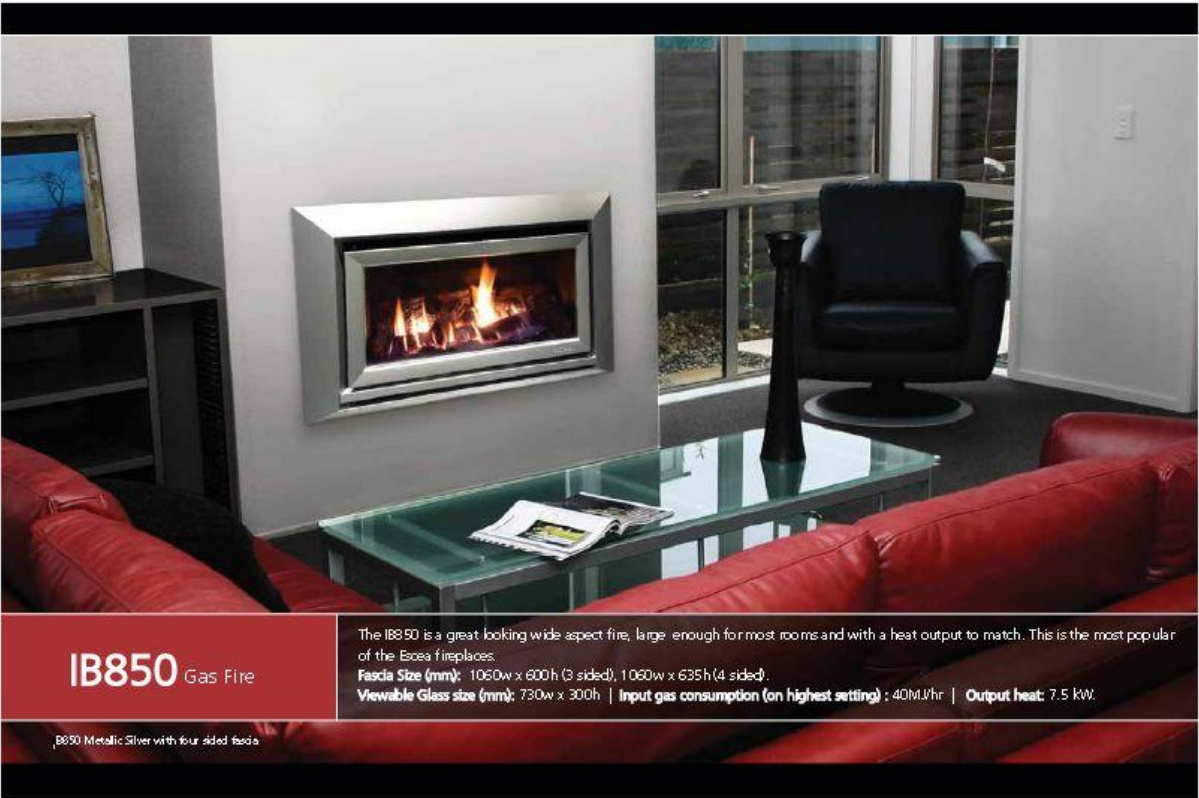

IB850 Gas Fire

The IB850 is a great looking wide aspect fire, large enough for most rooms and with a heat output to match. This is the most popular of the Bocea fireplaces.
Fascia Size (mm): 1060w x 600h (3 sided), 1060w x 635h (4 sided).
Viewable Glass size (mm): 730w x 300h | **Input gas consumption (on highest setting):** 40 MJ/hr | **Output heat:** 7.5 kW.

IB850 Metallic Silver with four sided fascia