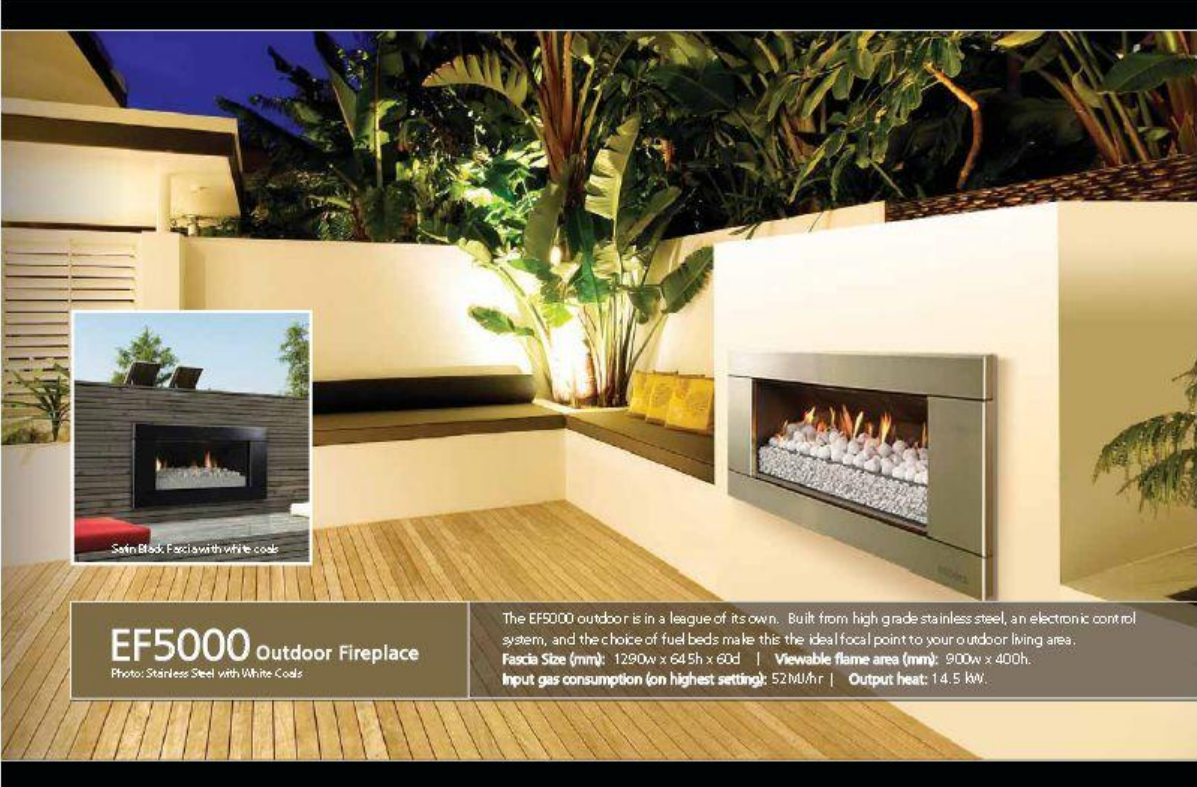

You have control of the EF5000's heat output via a simple on/off switch.

Escea's design for this gas fire has eliminated the need for a flue, so set up couldn't be easier.

As this gas fire is zero rated, it can simply be installed straight into any timber-framed external wall or masonry cavity. Escea also offers a 'ready-to-build' kitset wall unit so the fire can be placed in any outdoor location you desire.

Colour Options:

Satin Black / Stainless Steel

FUEL EFFECT Options

White Coals with a decorative front panel filled with white stones

Black Coals with a decorative front panel filled with polished black stones

Flames are the focal point of any fire, so Escea provides a choice of fuel effect options to suit your décor style. The outdoor fire has a front decorative panel containing polished stones as part of the fuel effect. You can choose between a fuel bed of white coals, with white stones or black coals with black stones. Our carefully engineered fuel dynamics provide both natural looking flames and efficient radiant heating for your outdoor living

Satin Black Facia with white coals

EF5000 Outdoor Fireplace

Photo: Stainless Steel with White Coals

The EF5000 outdoor is in a league of its own. Built from high grade stainless steel, an electronic control system, and the choice of fuel beds make this the ideal focal point to your outdoor living area.