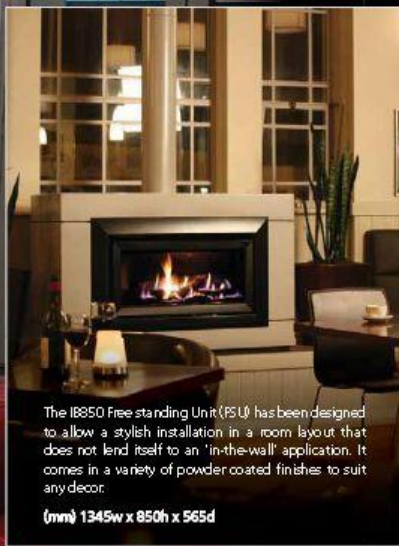

The IB850 Free standing Unit (FSU) has been designed to allow a stylish installation in a room layout that does not lend itself to an 'in-the-wall' application. It comes in a variety of powder coated finishes to suit any decor.

(mm) 1345w x 850h x 565d

IB850 Free Standing Unit

IB SERIES Fascia Options

When purchasing the IB Series you can choose between a three sided or four sided picture frame fascia depending on your installation needs. The three sided fascia is for use with a hearth, while the four sided fascia is designed for existing or purpose built wall cavities at any desired height up a flat wall.

EF5000 Outdoor Fireplaces

Lounge outdoors on cool evenings in comfort with the Escea EF5000. This wide aspect, open-fronted gas fire will give your outdoor area its finishing touches of warmth and sophistication while offering a natural focal point for any gathering. The fascia is formed out of high grade stainless steel ensuring your EF5000 will maintain the strong purity of its appearance for years to come.

You have control of the EF5000's heat output via a simple on/off switch.

Escea's design for this gas fire has eliminated the need for a flue, so set up couldn't be easier.

As this gas fire is zero rated, it can simply be installed straight into any timber-framed external wall or masonry cavity. Escea also offers a 'ready-to-build' kitset wall unit so the fire can be placed in any outdoor location you desire.

Colour Options:

Satin Black / Stainless Steel

FUEL EFFECT Options

White Coals with a decorative front panel filled with white stones