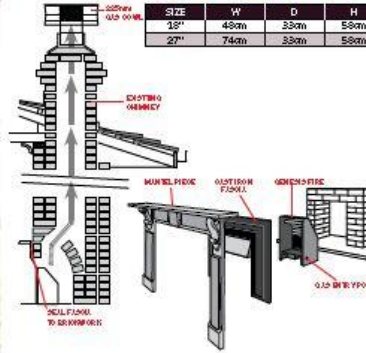

Existing Chimney

430 Johnston Street, Abbotsford, Vic. 3066
Specialising in French Fireplaces and servicing all of Melbourne
Visit their showroom to view their great range.

(03) 9417 3315 www.heatingmelbourne.com.au