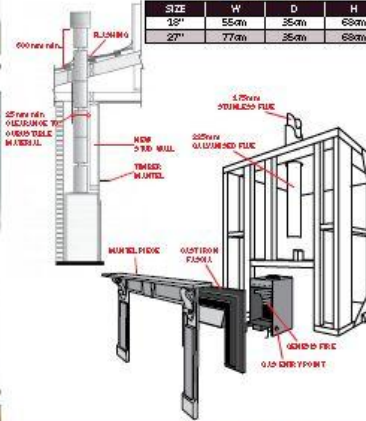

New Installation