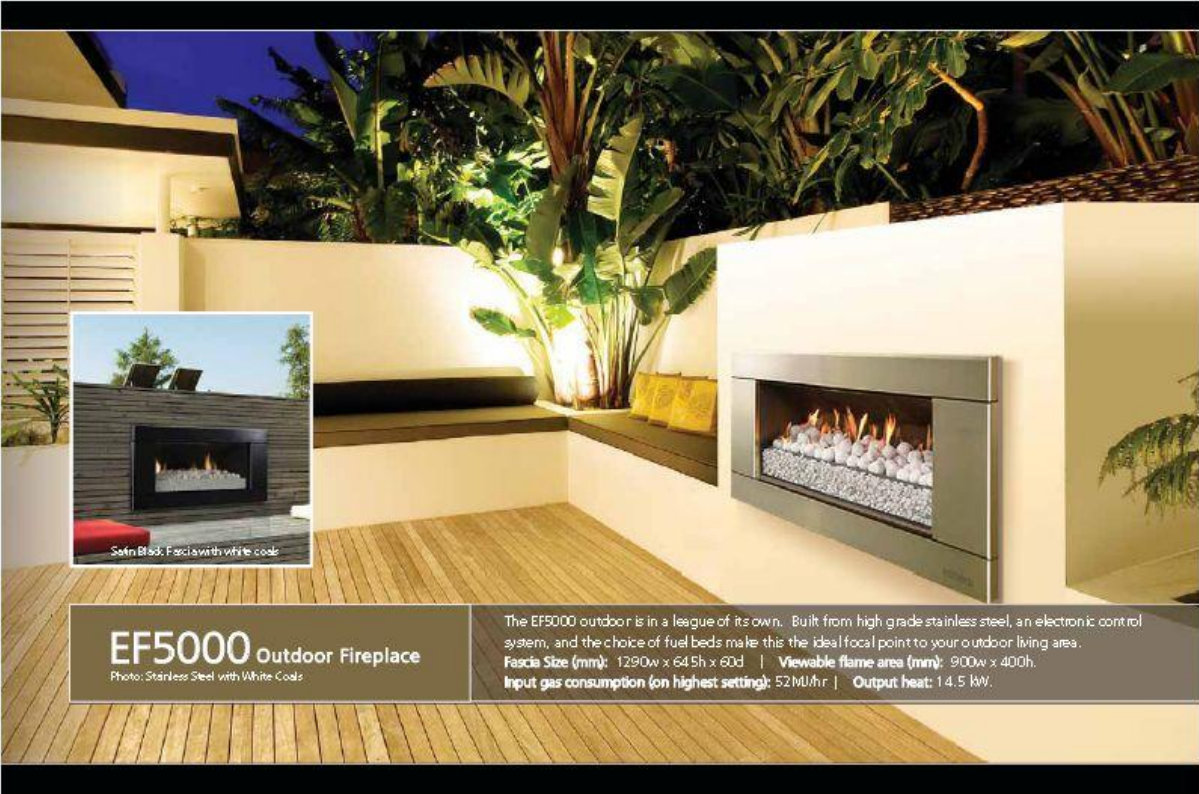

You have control of the EF5000's heat output via a simple on/off switch.

Escea's design for this gas fire has eliminated the need for a flue, so set up couldn't be easier.

As this gas fire is zero rated, it can simply be installed straight into any timber-framed external wall or masonry cavity. Escea also offers a 'ready-to-build' kitset wall unit so the fire can be placed in any outdoor location you desire.

## FUEL EFFECT Options

White Coals with a decorative front panel filled with white stones

Black Coals with a decorative front panel filled with polished black stones

Flames are the focal point of any fire, so Escea provides a choice of fuel effect options to suit your décor style. The outdoor fire has a front decorative panel containing polished stones as part of the fuel effect. You can choose between a fuel bed of white coals, with white stones or black coals with black stones. Our carefully engineered fuel dynamics provide both natural looking flames and efficient radiant heating for your outdoor living

## EF5000 Outdoor Fireplace

Photo: Stainless Steel with White Coals

The EF5000 outdoor is in a league of its own. Built from high grade stainless steel, an electronic control system, and the choice of fuel beds make this the ideal focal point to your outdoor living area.