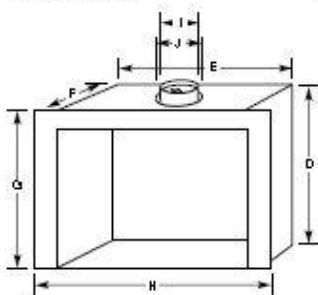

New Construction

Frame Out			
Model	A	B	C
850	1000mm	1000mm	475mm
1000	1000mm	1150mm	475mm
1800	1150mm	1950mm	475mm

Fire Box					Flue Size			Gas Consumption					
Model	D	E	F	G	H	I	J	Model	Inner	Outer	Model	Nj/NG	Nj/LPG
850	920mm	920mm	450mm	-	-	200mm	250mm	850	200mm	250mm	850	37	31
1000	920mm	1100mm	450mm	-	-	250mm	300mm	1000	250mm	300mm	1000	39	36
1800	1140mm	1900mm	450mm	-	-	300mm	350mm	1800	300mm	350mm	1800	63	52