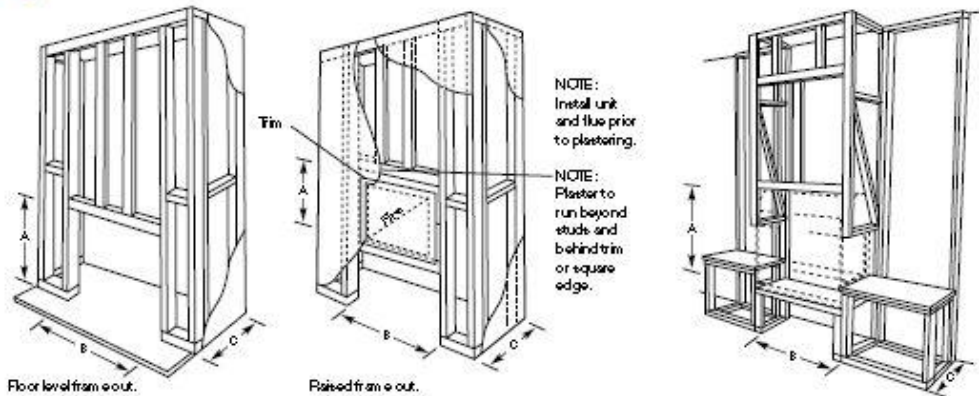

Specifications & Construction

The Simplicity & Pure Vision fireplaces are designed for easy installation into new homes, existing homes and even high-rise apartments. The simplicity of the system also allows for total design flexibility, giving you a range of solutions for a customised or unique installation.

New Construction

Frame Out			
Model	A	B	C
850	1000mm	1000mm	475mm
1000	1000mm	1150mm	475mm
1800	1150mm	1950mm	475mm

Fire Box					Flue Size			Gas Consumption					
Model	D	E	F	G	H	I	J	Model	Inner	Outer	Model	Nj/NG	Nj/LPG
850	920mm	920mm	450mm	-	-	200mm	250mm	850	200mm	250mm	850	37	31
1000	920mm	1100mm	450mm	-	-	250mm	300mm	1000	250mm	300mm	1000	39	36
1800	1140mm	1900mm	450mm	-	-	300mm	350mm	1800	300mm	350mm	1800	63	52

wignells
of melbourne since 1949

THE HOME OF QUALITY HEATING & COOKING SYSTEMS

430 Johnston Street, Abbotsford, Vic. 3066
Specialising in French Fireplaces and servicing all of Melbourne
Visit their showroom to view their great range.

(03) 9417 3315 www.heatingmelbourne.com.au