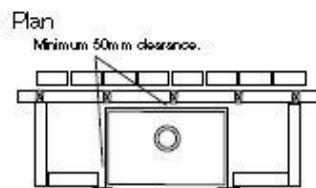

New Construction

Frame Out			
Model	A	B	C
850	1000mm	1000mm	475mm
1000	1000mm	1150mm	475mm
1800	1150mm	1950mm	475mm

Fire Box					Flue Size			Gas Consumption					
Model	D	E	F	G	H	I	J	Model	Inner	Outer	Model	Nj/NG	Nj/LPG
850	920mm	920mm	450mm	-	-	200mm	250mm	850	200mm	250mm	850	37	31
1000	920mm	1100mm	450mm	-	-	250mm	300mm	1000	250mm	300mm	1000	39	36
1800	1140mm	1900mm	450mm	-	-	300mm	350mm	1800	300mm	350mm	1800	63	52