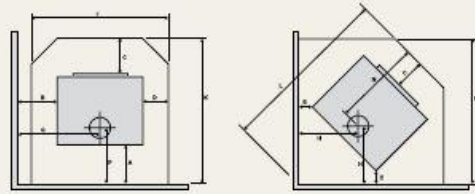

TECHNICAL SPECIFICATIONS

CLEARANCE REQUIRED TO COMBUSTIBLE MATERIALS

Modelo de placa (cm)	A	B	C	D	E	F	G	H	I	J	K	L	M	N
Apello	130	400	300	371	300	327	535	321	471	329	1105	664	401	401
Apello (with Logis double flue H 60)	130	390	300	371	300	327	435	321	471	329	1105	664	401	401
Milano	130	180	300	130	60	224	435	320	462	462	1030	654	400	400
Milano (with Logis double flue H 60)	130	170	300	130	60	224	435	320	462	462	1030	654	400	400
Milano	200	220	300	111	300	327	520	435	462	600	1121	919	401	401
Milano (with Logis double flue H 60)	100	220	300	111	50	271	435	320	462	600	1061	669	401	401
Riviera	300	400	300	100	220	500	750	485	300	1134	1350	1252	400	400
Riviera (with Logis double flue H 60)	100	395	300	100	300	400	470	435	300	944	1135	1101	400	400
Monte	280	380	300	130	300	438	550	441	300	1080	1127	1030	400	400
Monte (with Logis double flue H 60)	60	380	300	130	25	234	550	437	300	600	1111	951	400	400
James	200	280	300	130	60	338	520	401	300	1061	918	1101	400	400
James (with Logis double flue H 60)	140	280	300	130	60	238	520	421	300	1061	1028	1071	400	400
Tabern	200	300	300	120	125	300	450	350	300	944	1121	859	400	400
Tabern (with Logis double flue H 60)	135	325	300	120	150	281	420	300	300	800	918	1110	400	400

INSERT DIMENSIONS

Dimension (cm)	Standard	A	B	C	D	E	F	G	H	I	J	K	L	M	N
Fire insert	EN 12452/EN 12453	370	200	300	100	400	400	410	200	1100	660	410	200	200	200