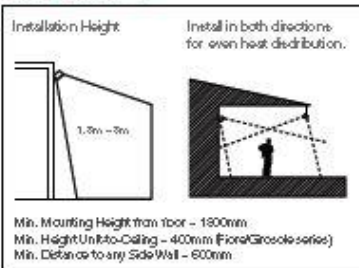

Installation Requirements