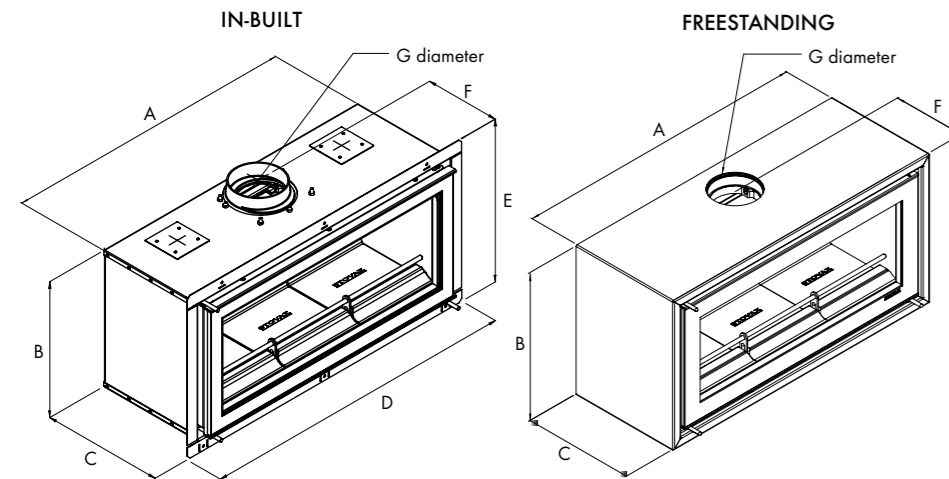

TECHNICAL | INFORMATION

castworks
home heating specialists

STOVAX
Fire Your Imagination

DIMENSIONS

	Studio 1	Studio 2	Studio 1 FS	Studio 2 FS
A	745mm	950mm	800mm	1000mm
B	415mm	440mm	479mm	504mm
C	350mm	350mm	380mm	380mm
D	821mm	1019mm	-	-
E	497mm	522mm	-	-
F	246mm	246mm	260mm	260mm
G ø	153mm	153mm	153mm	153mm

SPECIFICATIONS

Opening dimensions (w x h x d)	830 x 689 x 600	1030 x 12 x 600	-	-
Minimum rear clearances	-	-	350	360
Minimum side clearances	-	-	400	425
Minimum corner rear clearances	-	-	350	360
Minimum corner side clearances	-	-	400	425
Minimum floor protector required (w x l x d)	300 x 1200 x 12 mm	300 x 1400 x 24 mm	300 x 1200 x 12 mm *	300 x 1400 x 24 mm *
Flame Viewing Area (w x h)	590 x 263mm	790 x 289mm	590 x 263mm	790 x 289mm
Weight	92Kg	112Kg	100Kg	120Kg
Heating capacity approx.	120m ²	150m ²	120m ²	150m ²

* If installed on Riva Bench. If installed at ground level increase hearth width by 400mm to include unit.

Refer to Installation manual for detailed specifications on installing this product.

A Zero Clearance Box is required for installation of Riva Studio in-built models into timber framing.