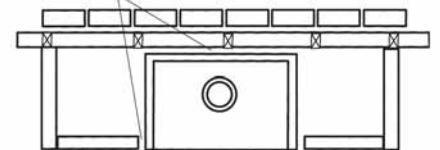

## Envelope your home with winter ambience

Fire Box

| Model | A      | B     | C     | D     | E     |
|-------|--------|-------|-------|-------|-------|
| 850   | 950mm  | 920mm | 450mm | 570mm | 155mm |
| 1000  | 1100mm | 920mm | 450mm | 570mm | 155mm |

Frame Out

| Model | A      | B      | C     | D      |
|-------|--------|--------|-------|--------|
| 850   | 1000mm | 1000mm | 475mm | 2100mm |
| 1000  | 1000mm | 1150mm | 475mm | 2100mm |

MINIMUM 25mm CLEARANCE