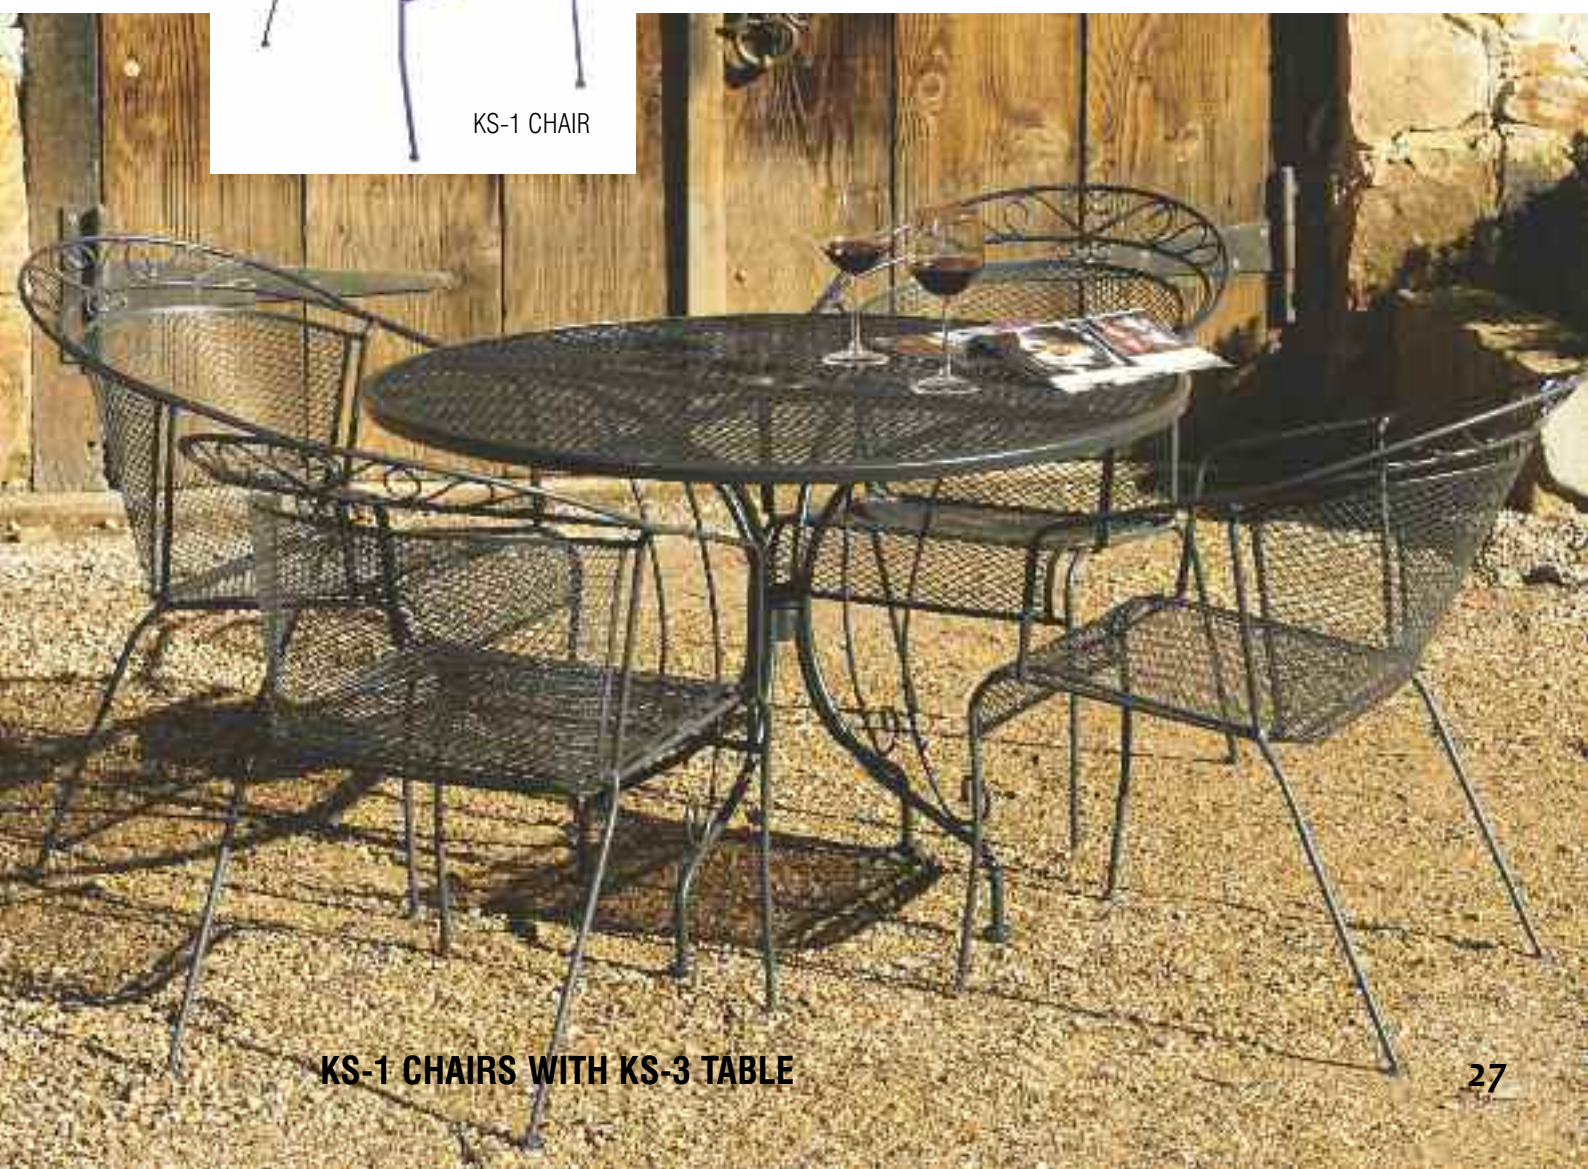

KS-1 CHAIR

KS-1 CHAIRS WITH KS-3 TABLE