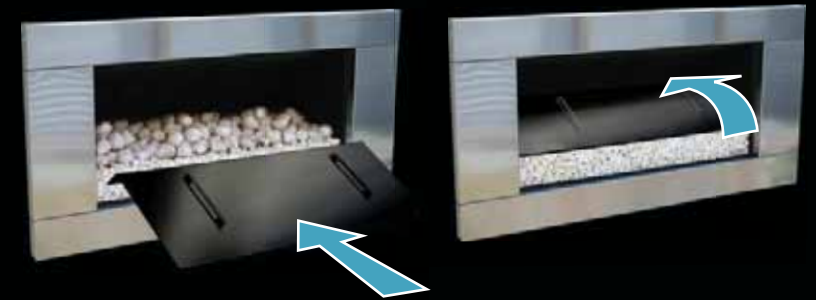

You have control of the EF5000's heat output via a simple on/off switch.

Escea's design for this gas fire has eliminated the need for a flue, so set up couldn't be easier.

As this gas fire is zero rated, it can simply be installed straight into any timber-framed external wall or masonry cavity. Escea also offers a 'ready-to-build' kitset wall unit so the fire can be placed in any outdoor location you desire.

Flames are the focal point of any fire, so Escea provides a choice of fuel effect options to suit your décor style. The outdoor fire has a front decorative panel containing polished stones as part of the fuel effect. You can choose between a fuel bed of white coals, with white stones or black coals with black stones. Our carefully engineered fuel dynamics provide both natural looking flames and efficient radiant heating for your outdoor living

Satin Black Fascia with white coals

EF5000 Outdoor Fireplace

Photo: Stainless Steel with White Coals

The EF5000 outdoor is in a league of its own. Built from high grade stainless steel, an electronic control system, and the choice of fuel beds make this the ideal focal point to your outdoor living area.

Fascia Size (mm): 1290w x 645h x 60d | **Viewable flame area (mm):** 900w x 400h.

Input gas consumption (on highest setting): 52MJ/hr | **Output heat:** 14.5 kW.

EF5000 Weather Shield

This has been designed to protect your gas fireplace when not in use. The cover is made from stainless steel and simply slides over the top of the fuel bed and locates onto the back of the firebox to protect the gas burners from rain, wind and debris. Comes standard with the EF5000.