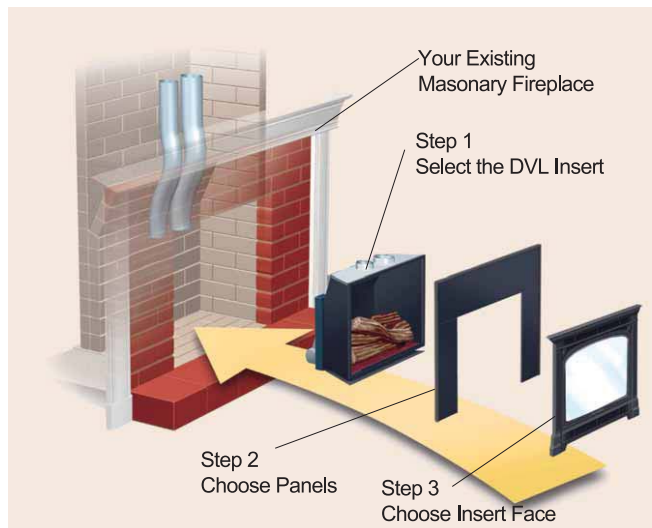

Lopi gas fireplace inserts are designed to turn your existing fireplace into an economical and beautiful heat source. You'll still enjoy a gorgeous fire without losing the heat out your chimney!

Our inserts feature designer faces for any decor and numerous finishing trims. Quiet blowers are standard in the DVL inserts and are designed to increase the heat transfer into your home. Remote controls or wall thermostat can also be added for hands free convenience and comfort.

The Lopi DVL, a perfect choice to convert your existing fireplace or new fireplace built from a non combustable material.

Features

- Approved convection space heater (high efficiency)
- Removable safety screen in front of glass.
- Patented Ember-Fyre™ Burner System
- Standard Wall switch included.
- Direct vent chimney system preserves indoor air quality.
- Shut-off valve included in fireplace.
- LP conversion kit included at no additional cost.
- Convection fan for increased heat transfers
- Variable door options
- Unique flexible flue designed for existing chimneys

PLEASE NOTE:
Electrical line positioned at the right hand side of the firebox (front view)

Gas Line positioned on the left hand side of the firebox (front view)

Optional Enhancements

- Multiple finish face options
- Multi-function remote control
- Wall Thermostat for complete hands-free operation
- Multiple Finishing Trims

Wall Thermostat

Remote Control

Multiple Surround Panels

Lopi offers 4 different ways to finish off your fireplace insert.

Rectangular Finish Panel
Can be modified to fit inside original fireplace

Rectangular Finish Panel
Available in 3 sizes
4 x 6" Panel: 737mm(h) x 1016mm (w)
8 x 10" Panel: 848mm (h) x 1122mm(w)
10 x 13" Panel: 924mm (h) x 1224mm (w)