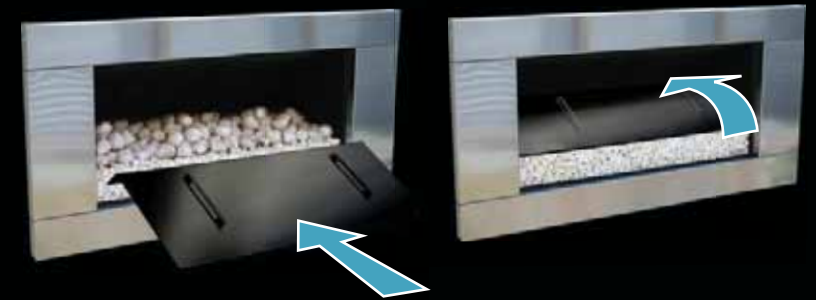

You have control of the EF5000's heat output via a simple on/off switch.

Escea's design for this gas fire has eliminated the need for a flue, so set up couldn't be easier.

As this gas fire is zero rated, it can simply be installed straight into any timber-framed external wall or masonry cavity. Escea also offers a 'ready-to-build' kitset wall unit so the fire can be placed in any outdoor location you desire.

Flames are the focal point of any fire, so Escea provides a choice of fuel effect options to suit your décor style. The outdoor fire has a front decorative panel containing polished stones as part of the fuel effect. You can choose between a fuel bed of white coals, with white stones or black coals with black stones. Our carefully engineered fuel dynamics provide both natural looking flames and efficient radiant heating for your outdoor living

Satin Black Fascia with white coals

EF5000 Outdoor Fireplace

Photo: Stainless Steel with White Coals

The EF5000 outdoor is in a league of its own. Built from high grade stainless steel, an electronic control system, and the choice of fuel beds make this the ideal focal point to your outdoor living area.
Fascia Size (mm): 1290w x 645h x 60d | **Viewable flame area (mm):** 900w x 400h.
Input gas consumption (on highest setting): 52MJ/hr | **Output heat:** 14.5 kW.

EF5000 Weather Shield

This has been designed to protect your gas fireplace when not in use. The cover is made from stainless steel and simply slides over the top of the fuel bed and locates onto the back of the firebox to protect the gas burners from rain, wind and debris. Comes standard with the EF5000.